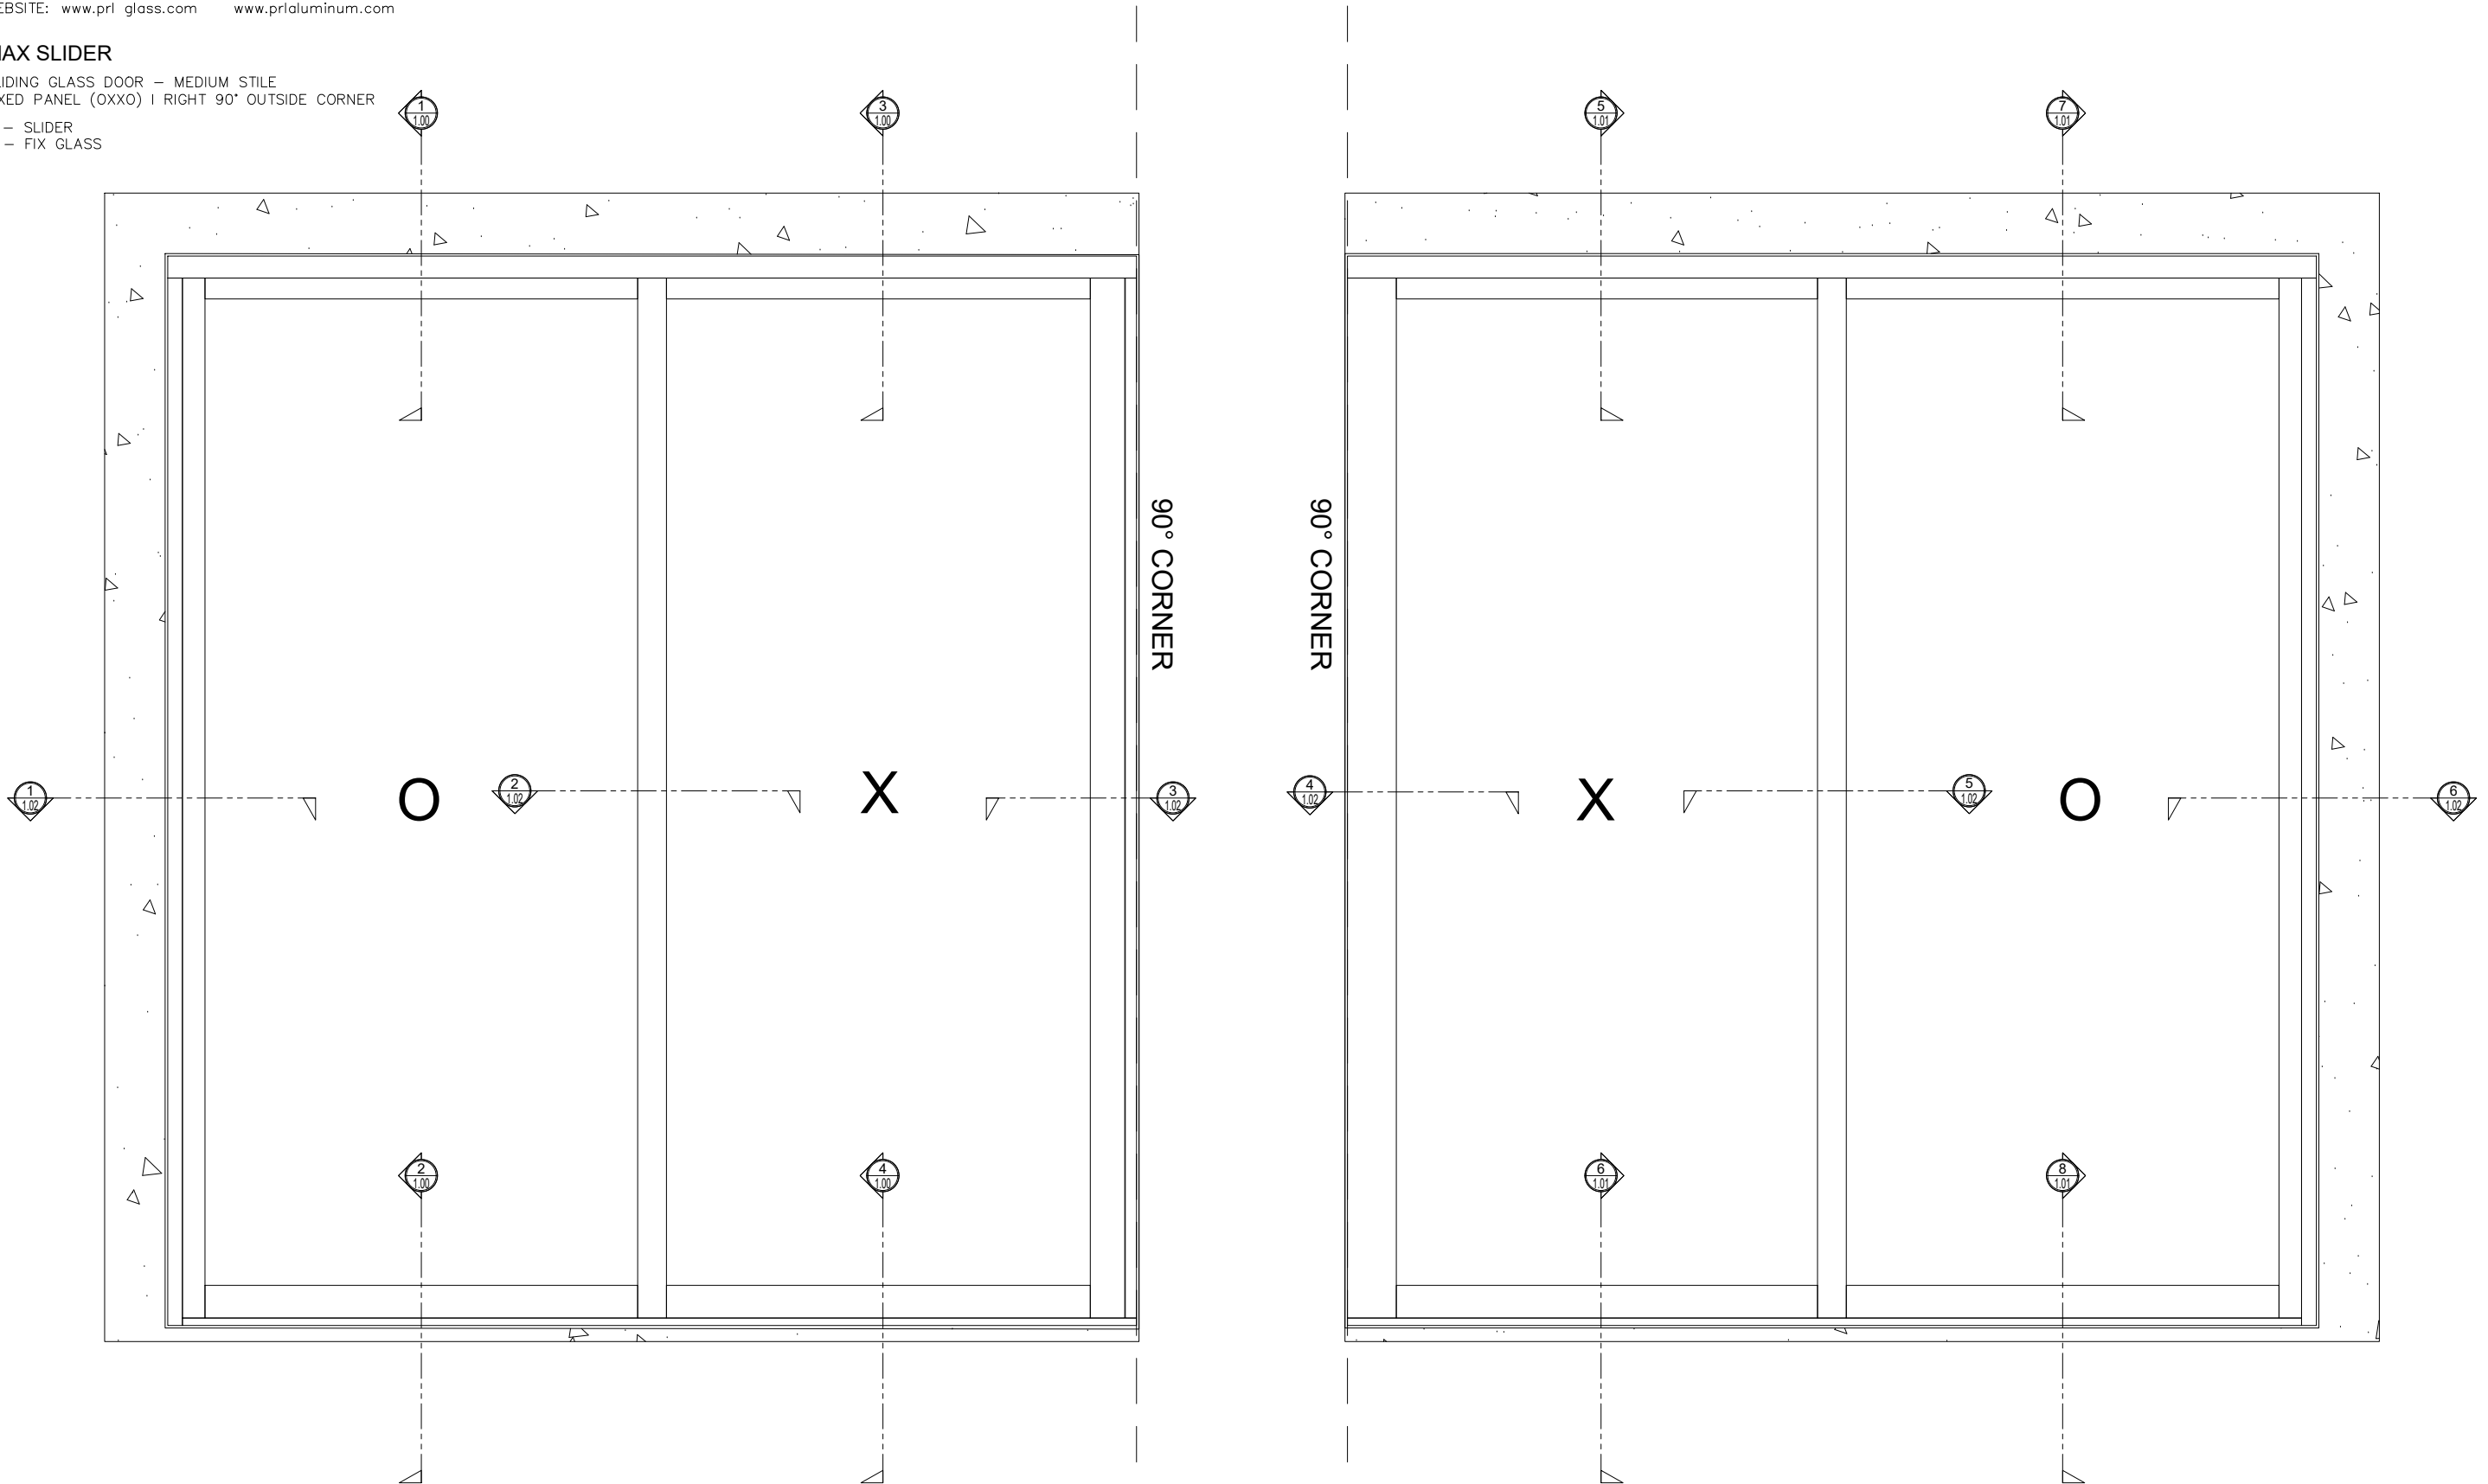

MAX SLIDER

SLIDING GLASS DOOR - MEDIUM STILE
 FIXED PANEL (OXXO) | RIGHT 90° OUTSIDE CORNER

X - SLIDER
 O - FIX GLASS

MAX SLIDER

SLIDING GLASS DOOR – MEDIUM STILE
 SLIDING DOOR / FIXED PANEL (OXXO) | RIGHT 90° OUTSIDE CORNER

X – SLIDER
 O – FIX GLASS

① HEAD (@FIXED)

MAX SLIDING DOORS (OXXO) SCALE: 6"=1'-0"

③ HEAD (@SLIDER)

MAX SLIDING DOORS (OXXO) SCALE: 6"=1'-0"

Std. 1-1/8 I.G. Glazing Gasket
Part# BL-4514

Std. 1/2" Glazing Gasket
Part# BL-4466

1 JAMB

MAX SLIDING DOORS (OXXO) SCALE: 6"=1'-0"

2 VERTICAL

MAX SLIDING DOORS (OXXO) SCALE: 6"=1'-0"

3 90° CORNER DETAIL

MAX SLIDING DOORS (OXXO) SCALE: 6"=1'-0"

4 90° CORNER DETAIL

MAX SLIDING DOORS (OXXO) SCALE: 6"=1'-0"

3 90° CORNER DETAIL

MAX SLIDING DOORS (OXXO) SCALE: 6"=1'-0"

4 90° CORNER DETAIL

MAX SLIDING DOORS (OXXO) SCALE: 6"=1'-0"

5 VERTICAL

MAX SLIDING DOORS (OXXO) SCALE: 6"=1'-0"

6 JAMB

MAX SLIDING DOORS (OXXO) SCALE: 6"=1'-0"