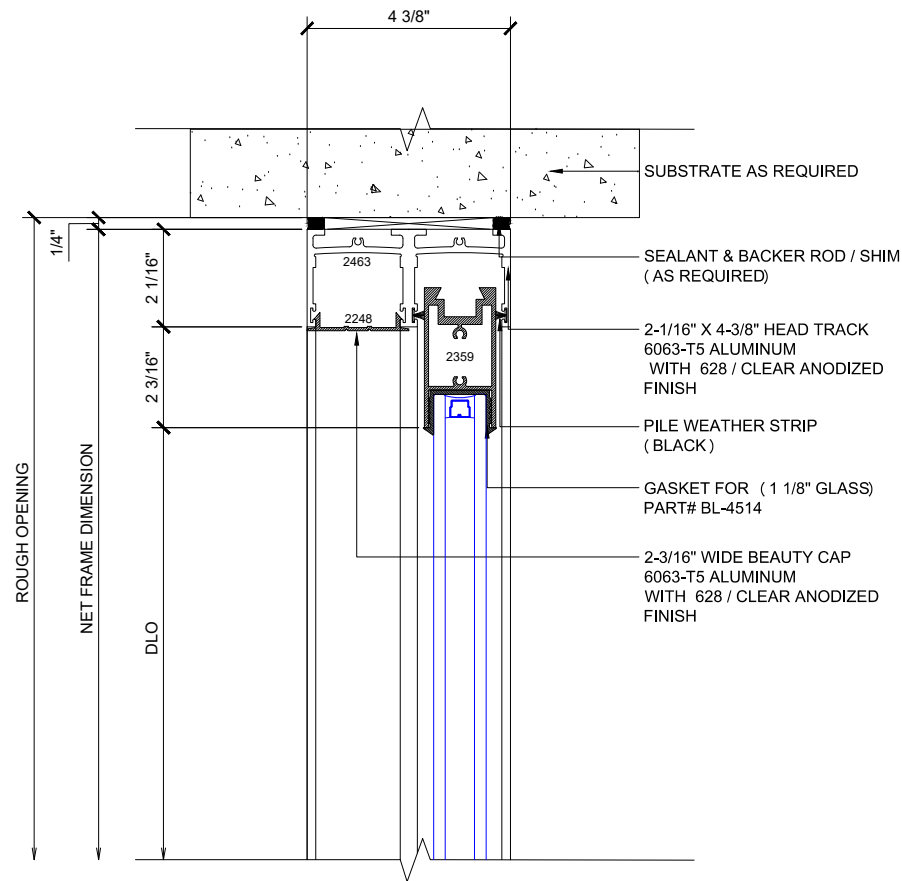

MAX SLIDER

SLIDING GLASS DOOR - MEDIUM STILE
 FIXED PANEL (OXXO) | RIGHT 90° OUTSIDE CORNER

X - SLIDER
 O - FIX GLASS

MAX SLIDER

SLIDING GLASS DOOR – MEDIUM STILE
 SLIDING DOOR / FIXED PANEL (OXXO) | RIGHT 90° OUTSIDE CORNER

X – SLIDER
 O – FIX GLASS

① HEAD (@FIXED)

MAX SLIDING DOORS (OXXO) SCALE: 6"=1'-0"

③ HEAD (@SLIDER)

MAX SLIDING DOORS (OXXO) SCALE: 6"=1'-0"

Std. 1-1/8 I.G. Glazing Gasket
Part# BL-4514

Std. 1/2" Glazing Gasket
Part# BL-4466

Std. 1/4" Glazing Gasket
Part# BL-4533

② SILL (@FIXED)

MAX SLIDING DOORS (OXXO) SCALE: 6"=1'-0"

④ SILL (@SLIDER)

MAX SLIDING DOORS (OXXO) SCALE: 6"=1'-0"

Ⓐ OPTIONAL INFILLS

MAX SLIDING DOORS (OXXO) SCALE: 6"=1'-0"

1 JAMB

MAX SLIDING DOORS (OXXO) SCALE: 6"=1'-0"

2 VERTICAL

MAX SLIDING DOORS (OXXO) SCALE: 6"=1'-0"

3 90° CORNER DETAIL

MAX SLIDING DOORS (OXXO) SCALE: 6"=1'-0"

4 90° CORNER DETAIL

MAX SLIDING DOORS (OXXO) SCALE: 6"=1'-0"