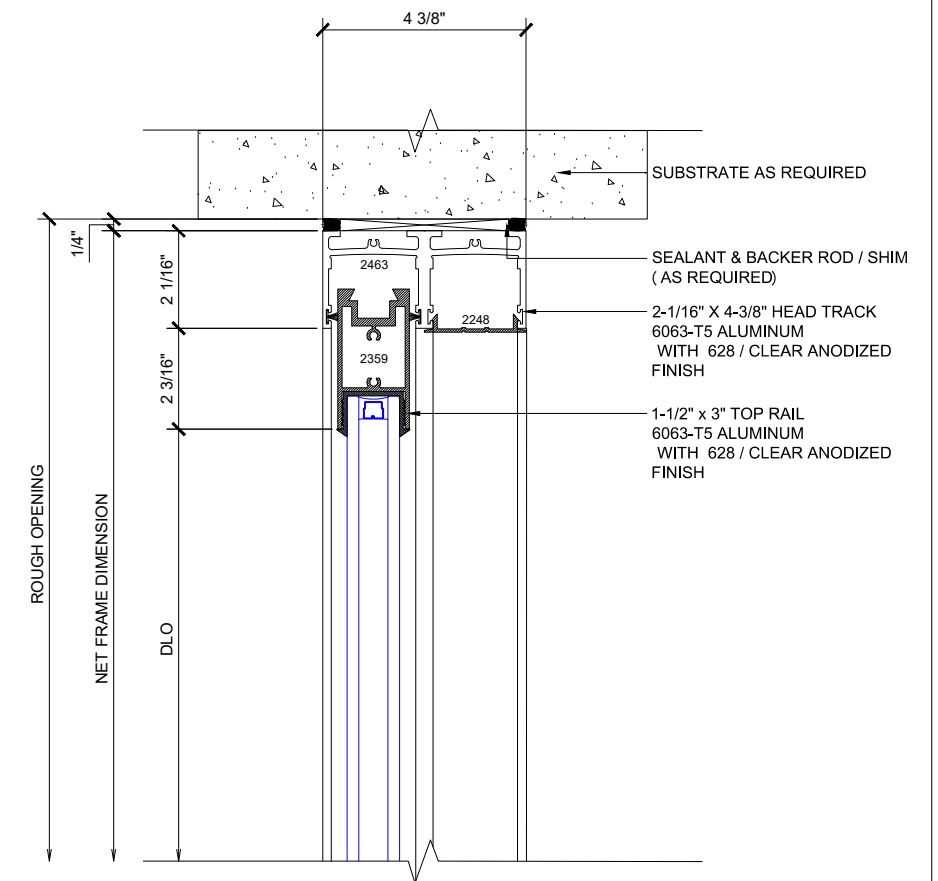

MAX SLIDER

SLIDING GLASS DOOR - MEDIUM STILE
 FIXED PANEL (OXXO) | RIGHT 90° OUTSIDE CORNER

X - SLIDER
 O - FIX GLASS

MAX SLIDER

SLIDING GLASS DOOR – MEDIUM STILE
 SLIDING DOOR / FIXED PANEL (OXXO) | RIGHT 90° OUTSIDE CORNER

X – SLIDER
 O – FIX GLASS

① HEAD (@FIXED)

MAX SLIDING DOORS (OXXO) SCALE: 6"=1'-0"

③ HEAD (@SLIDER)

MAX SLIDING DOORS (OXXO) SCALE: 6"=1'-0"

Std. 1-1/8 I.G. Glazing Gasket
Part# BL-4514

Std. 1/2" Glazing Gasket
Part# BL-4466

Std. 1/4" Glazing Gasket
Part# BL-4533

② SILL (@FIXED)

MAX SLIDING DOORS (OXXO) SCALE: 6"=1'-0"

④ SILL (@SLIDER)

MAX SLIDING DOORS (OXXO) SCALE: 6"=1'-0"

Ⓐ OPTIONAL INFILLS

MAX SLIDING DOORS (OXXO) SCALE: 6"=1'-0"

1 JAMB

MAX SLIDING DOORS (OXXO) SCALE: 6"=1'-0"

2 VERTICAL

MAX SLIDING DOORS (OXXO) SCALE: 6"=1'-0"

3 90° CORNER DETAIL

MAX SLIDING DOORS (OXXO) SCALE: 6"=1'-0"

4 90° CORNER DETAIL

MAX SLIDING DOORS (OXXO) SCALE: 6"=1'-0"